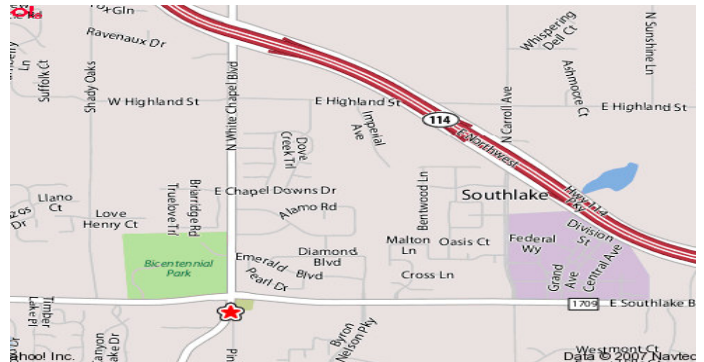

Southlake Focus Group

Location: White's Chapel UMC
185 South White's Chapel Blvd.
Southlake, TX 76092

Located at the corner of Southlake Blvd (FM 1709) and White's Chapel Blvd in Southlake, TX.
Approximately 2 miles south of Hwy 114